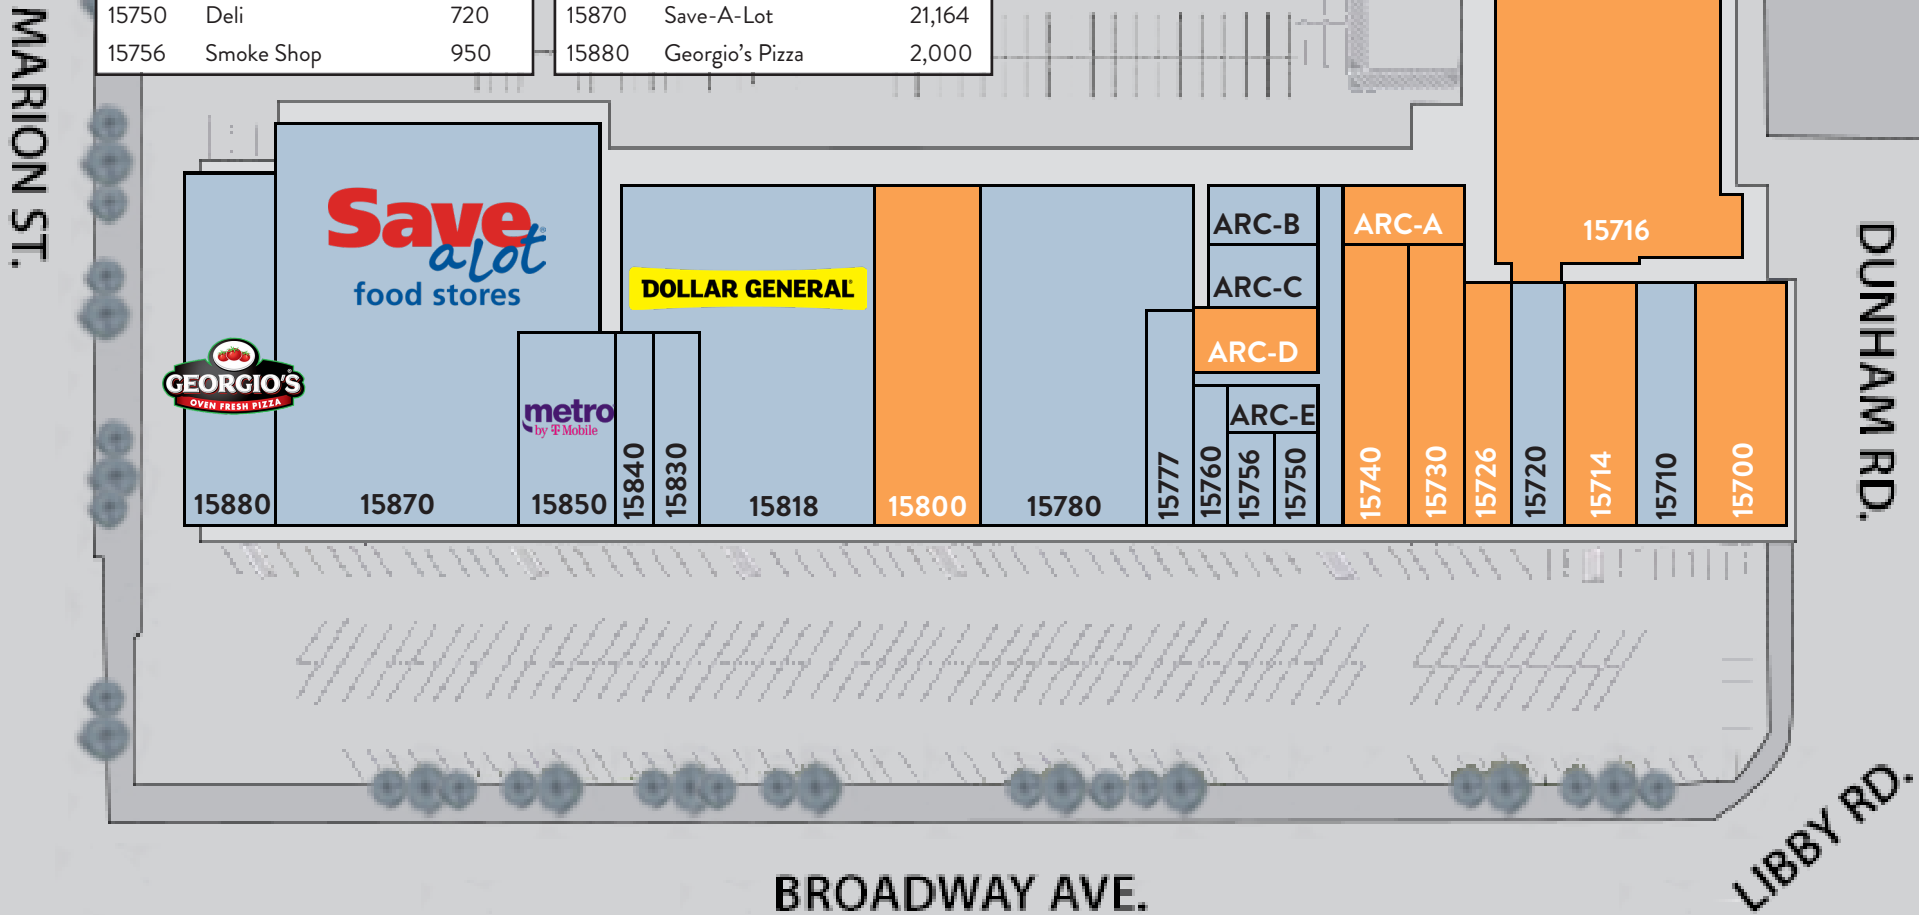

MAPLETOWN SHOPPING CENTER | Maple Heights, OH

CONTACT: Howard Forman 216.921.5663 x 105 | hforman@paranmgt.com or Joe Del Balso 216.921.5663 x 102 | jdelbalso@paranmgt.com

#	TENANT	SF	#	TENANT	SF	#	TENANT	SF
15700	AVAILABLE	3,600	15760	First Acceptance Insurance	980	ARC-A	AVAILABLE	750
15710	Alan R. Stolarsky, DDS	2,400	15777	Polo Nails	1,274	ARC-B	Maintenance Room	700
15714	AVAILABLE	3,035	15780	Longwood Beauty Supply	12,736	ARC-C	Maple Hts. Boy's League	468
15716	AVAILABLE	21,357	15800	AVAILABLE	5,320	ARC-D	AVAILABLE	2,000
15720	Ming Home	2,200	15818	Dollar General	11,720	ARC-E	Storage	400
15726	AVAILABLE	1,600	15830	Best Mobile	1,600			
15730	AVAILABLE	2,050	15840	Work Smart Clothing Outlet	1,224			
15740	AVAILABLE	4,080	15850	Metro PCS	1,224			
15750	Deli	720	15870	Save-A-Lot	21,164			
15756	Smoke Shop	950	15880	Georgio's Pizza	2,000			

The information presented here is deemed to be accurate, but it has not been independently verified. We make no guarantee, warranty or representation to accuracy. It the buyer or lessee's responsibility to independently confirm accuracy and completeness.