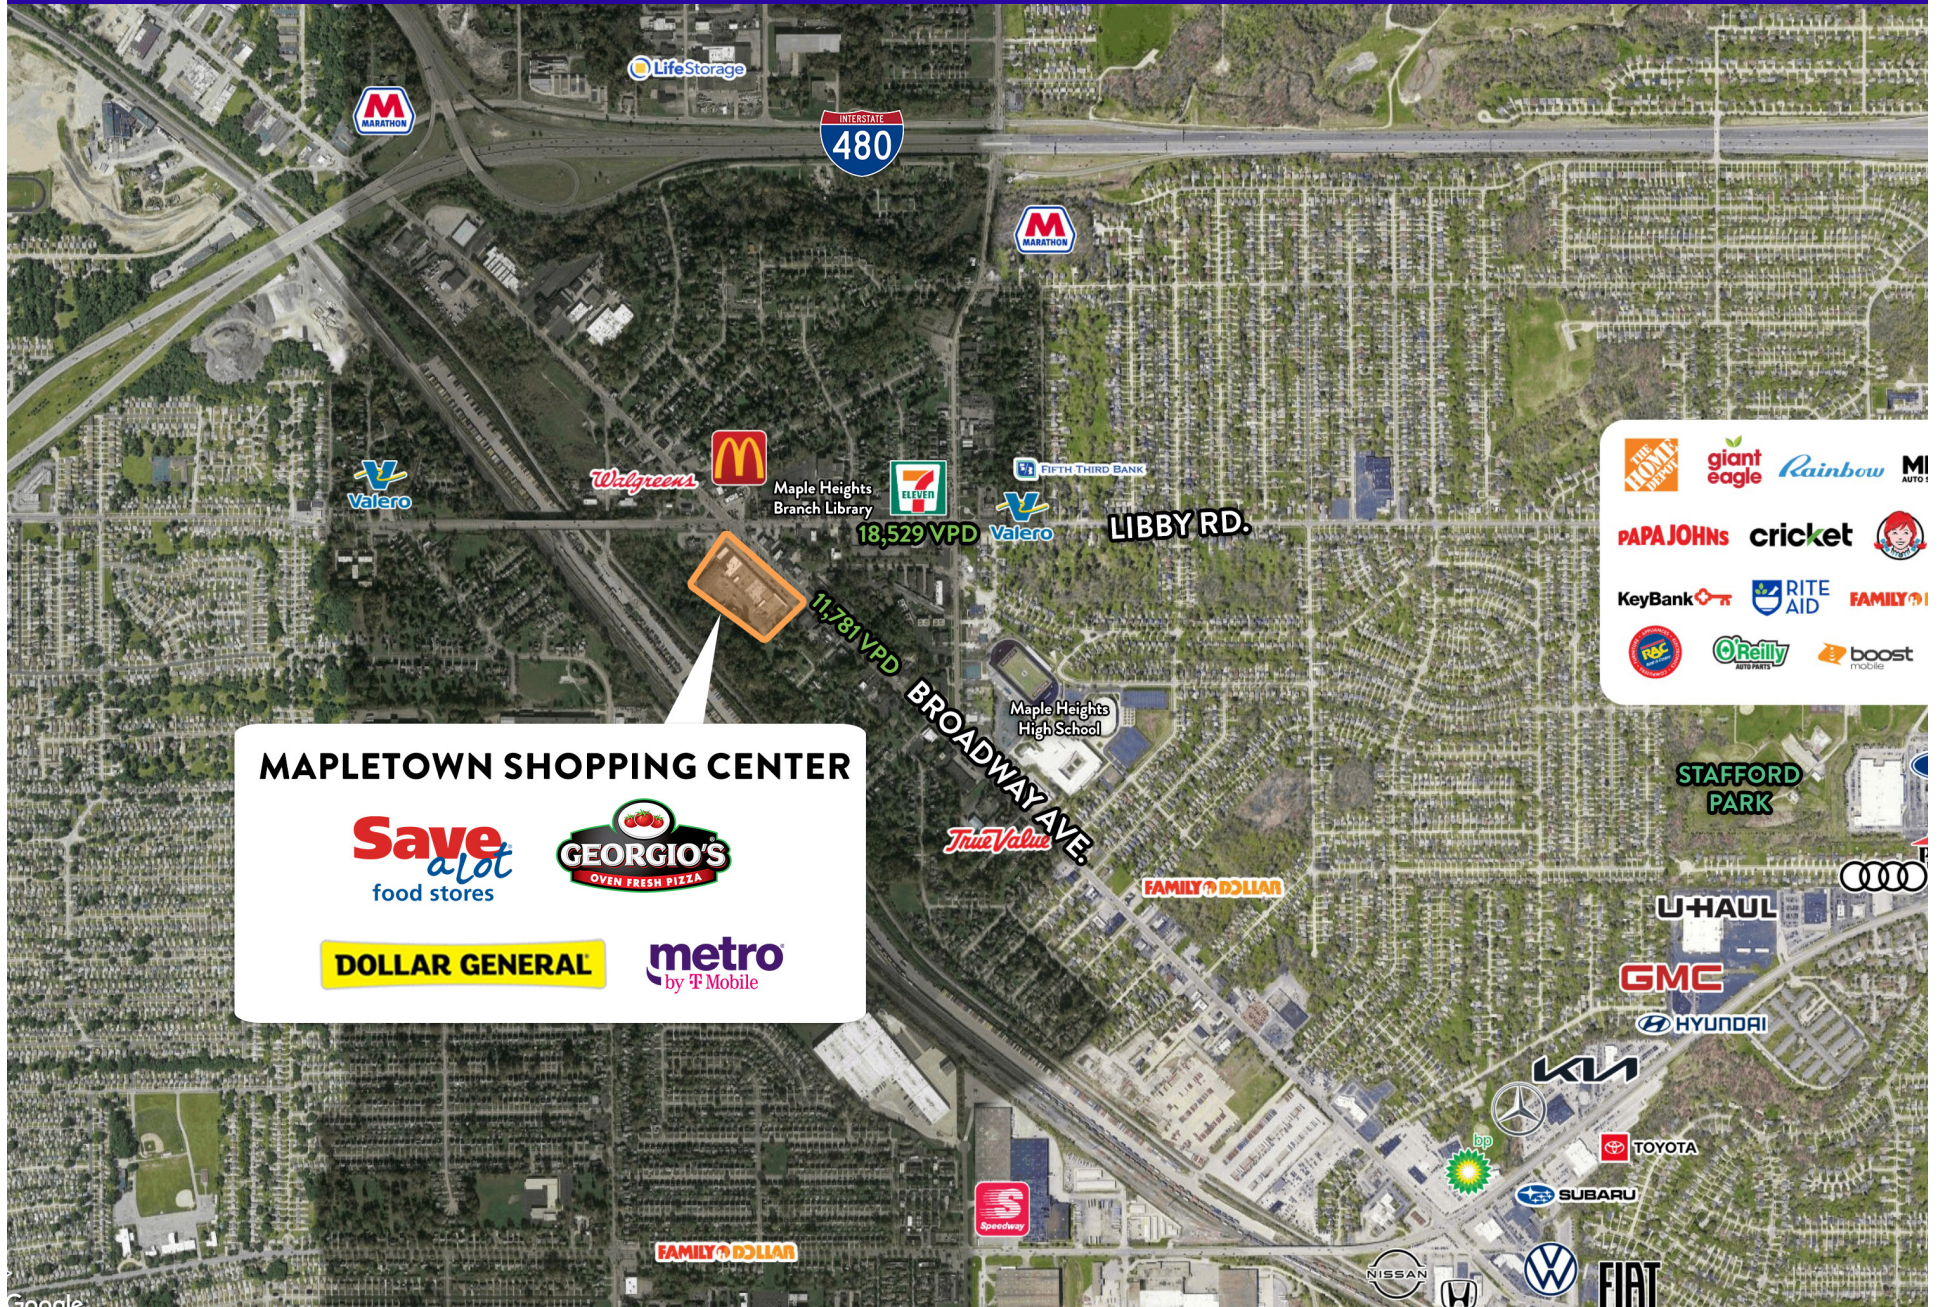

MAPLETOWN SHOPPING CENTER | Maple Heights, OH

CONTACT: Howard Forman 216.921.5663 x 105 | hforman@paranmgt.com or Joe Del Balso 216.921.5663 x 102 | jdelbalso@paranmgt.com

MAPLETOWN SHOPPING CENTER

Save a lot
food stores

GEORGIO'S
OVEN FRESH PIZZA

DOLLAR GENERAL

metro
by T-Mobile

THE HOME DEPOT **giant eagle** **Rainbow** **MI AUTO**

PAPA JOHN'S **cricket** **Red Lobster**

KeyBank **RITE AID** **FAMILY DOLLAR**

Fox **O'Reilly AUTO PARTS** **boost mobile**

The information presented here is deemed to be accurate, but it has not been independently verified. We make no guarantee, warranty or representation to accuracy. It the buyer or lessee's responsibility to independently confirm accuracy and completeness.