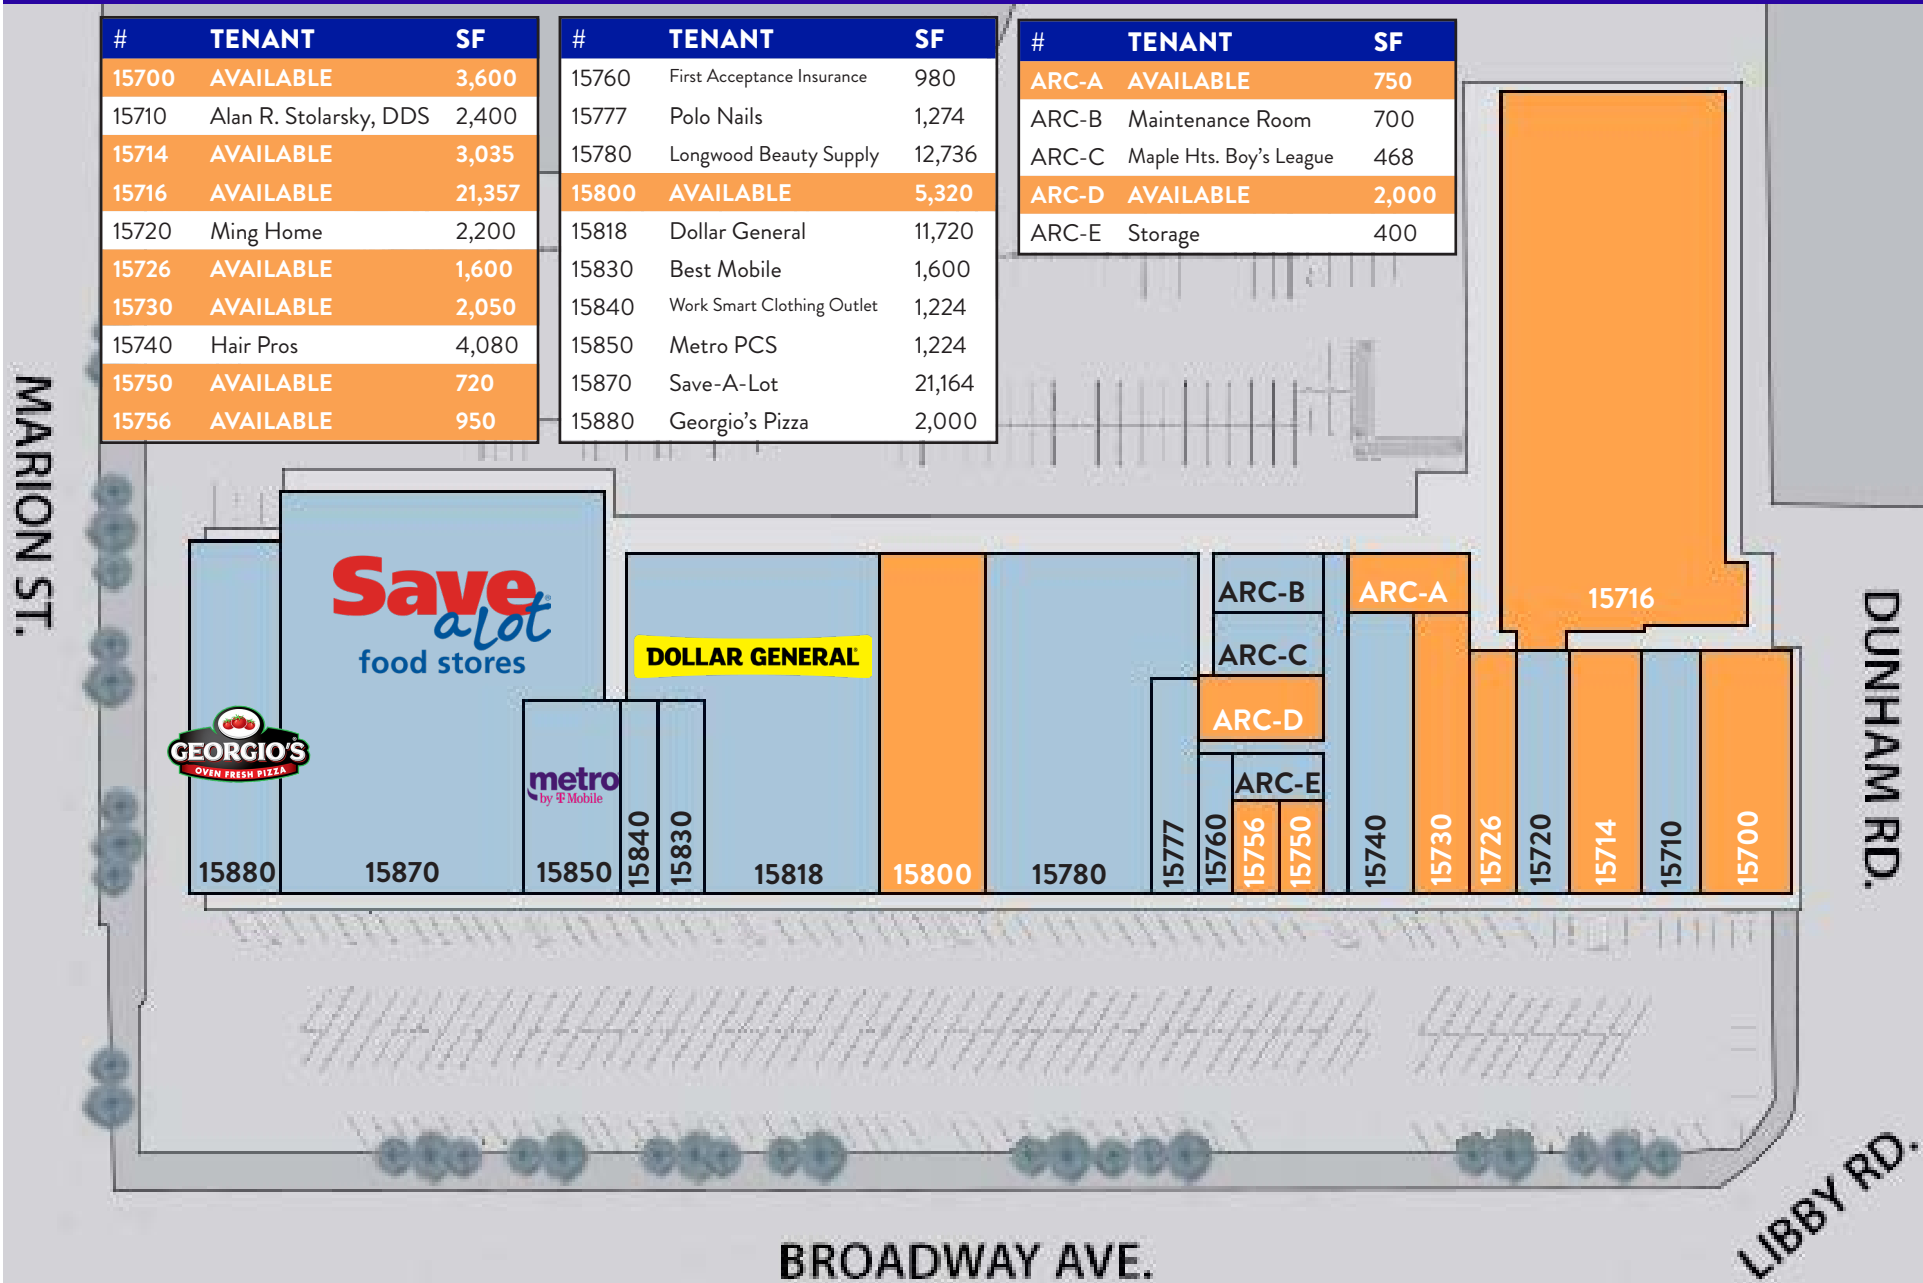

MAPLETOWN SHOPPING CENTER

Maple Heights, Ohio

**15684 Broadway Avenue
Maple Heights, OH 44137**

FOR LEASE

PROPERTY DESCRIPTION

- 102,765 SF shopping center at the signalized corner of Broadway Ave. and Libby Rd.
- Essential shopping center serving a densely populated neighborhood
- Located near community institutions including city hall, library, high school, and quick access to I-480.
- Anchors include Save A Lot and Dollar General

#	TENANT	SF
15760	First Acceptance Insurance	980
15777	Polo Nails	1,274
15780	Longwood Beauty Supply	12,736
15800	AVAILABLE	5,320
15818	Dollar General	11,720
15830	Best Mobile	1,600
15840	Work Smart Clothing Outlet	1,224
15850	Metro PCS	1,224
15870	Save-A-Lot	21,164
15880	Georgio's Pizza	2,000

#	TENANT	SF
ARC-A	AVAILABLE	750
ARC-B	Maintenance Room	700
ARC-C	Maple Hts. Boy's League	468
ARC-D	AVAILABLE	2,000
ARC-E	Storage	400

The information presented here is deemed to be accurate, but it has not been independently verified. We make no guarantee, warranty or representation to accuracy. It the buyer or lessee's responsibility to independently confirm accuracy and completeness.